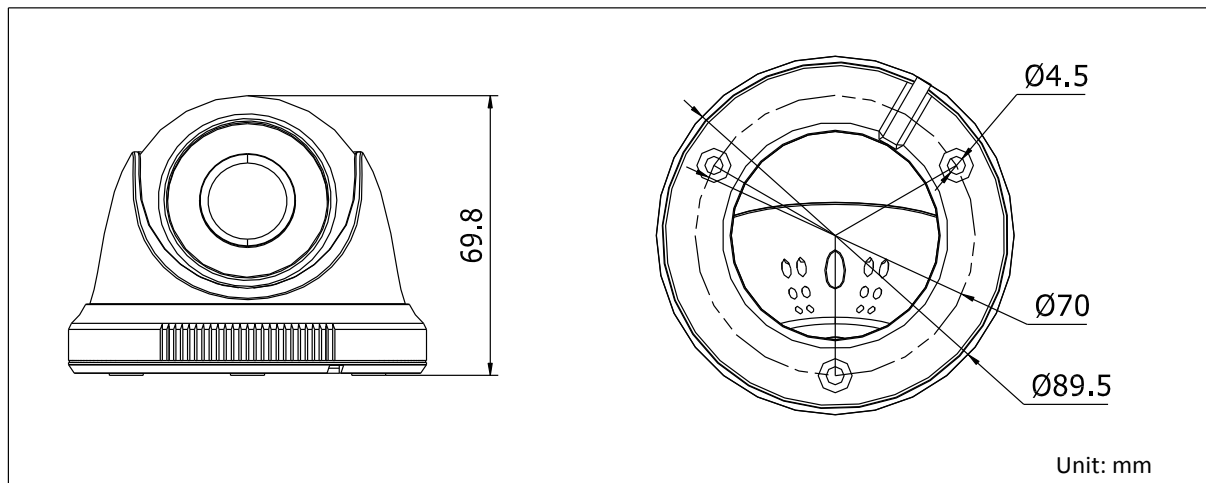

Dimensions